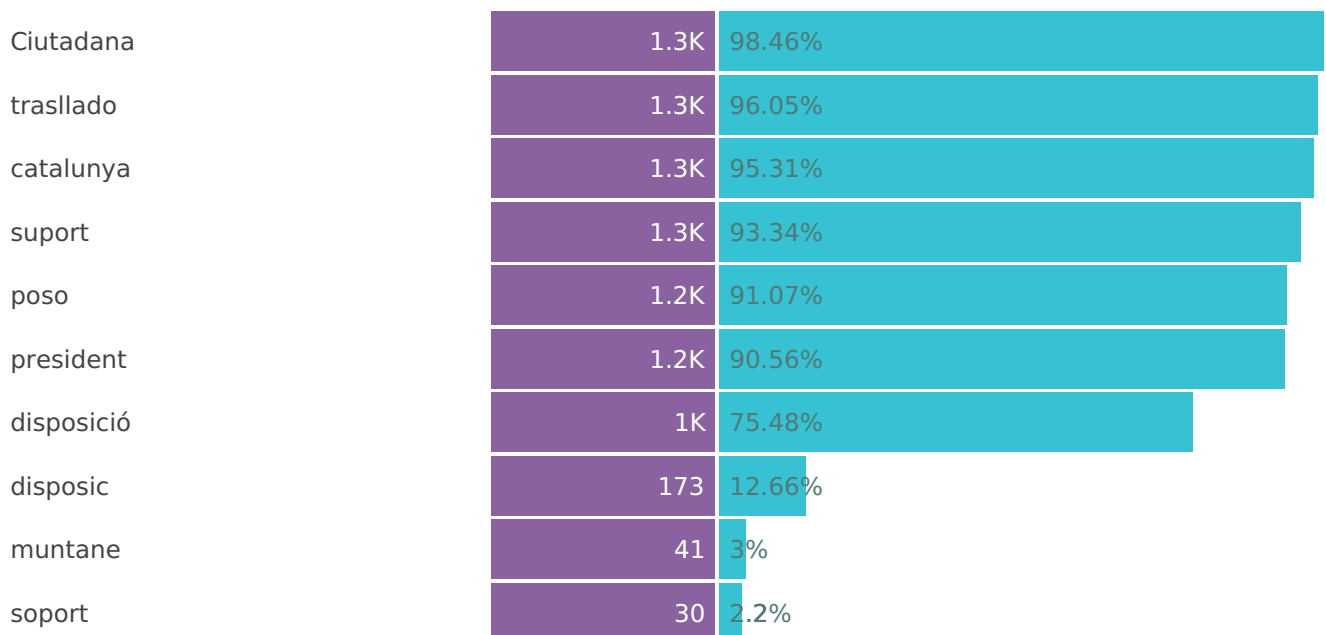

Ciudadana

Hashtags

8
tweets include
covid19

Keywords

41
tweets include
muntane

Content

0
tweets include
0

Other