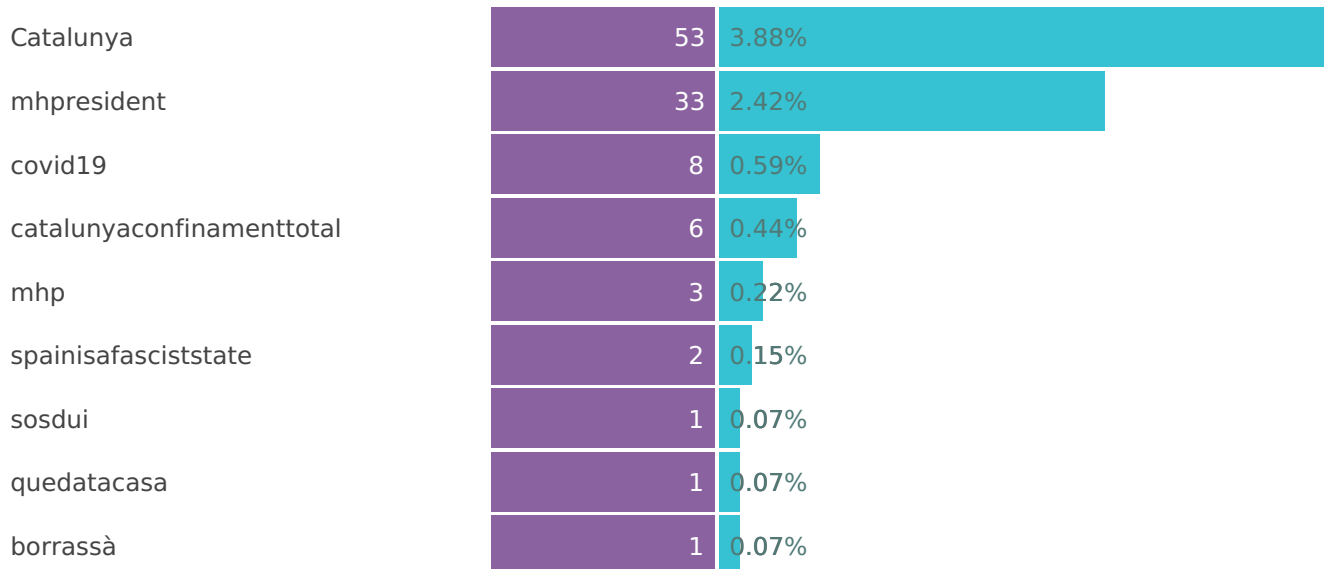

Ciudadana

Hashtags

8
tweets include
covid19

Keywords

41
tweets include
muntane

Content

0
tweets include
0

Other