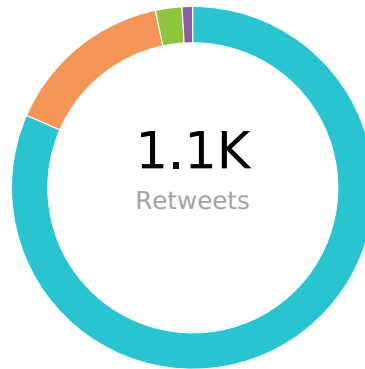

Device

845
tweets sent from
Android

Android

iPhone

web

iPad

Other

Mac

Type Of Tweet

● Retweets ● Mentions ● Replies ● Tweets

Twitter Client

845
tweets sent from
Twitter for Android

Twitter for Android	845	61.86%
Twitter for iPhone	319	23.35%
Twitter Web App	162	11.86%
Twitter for iPad	33	2.42%
TweetDeck	2	0.15%